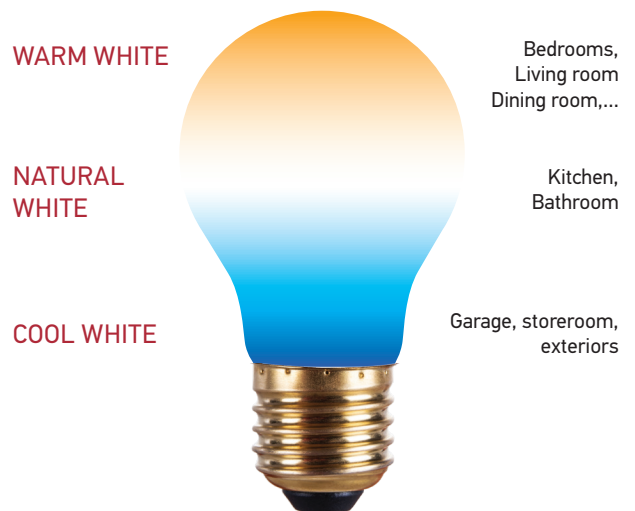

COLOR TEMPERATURE